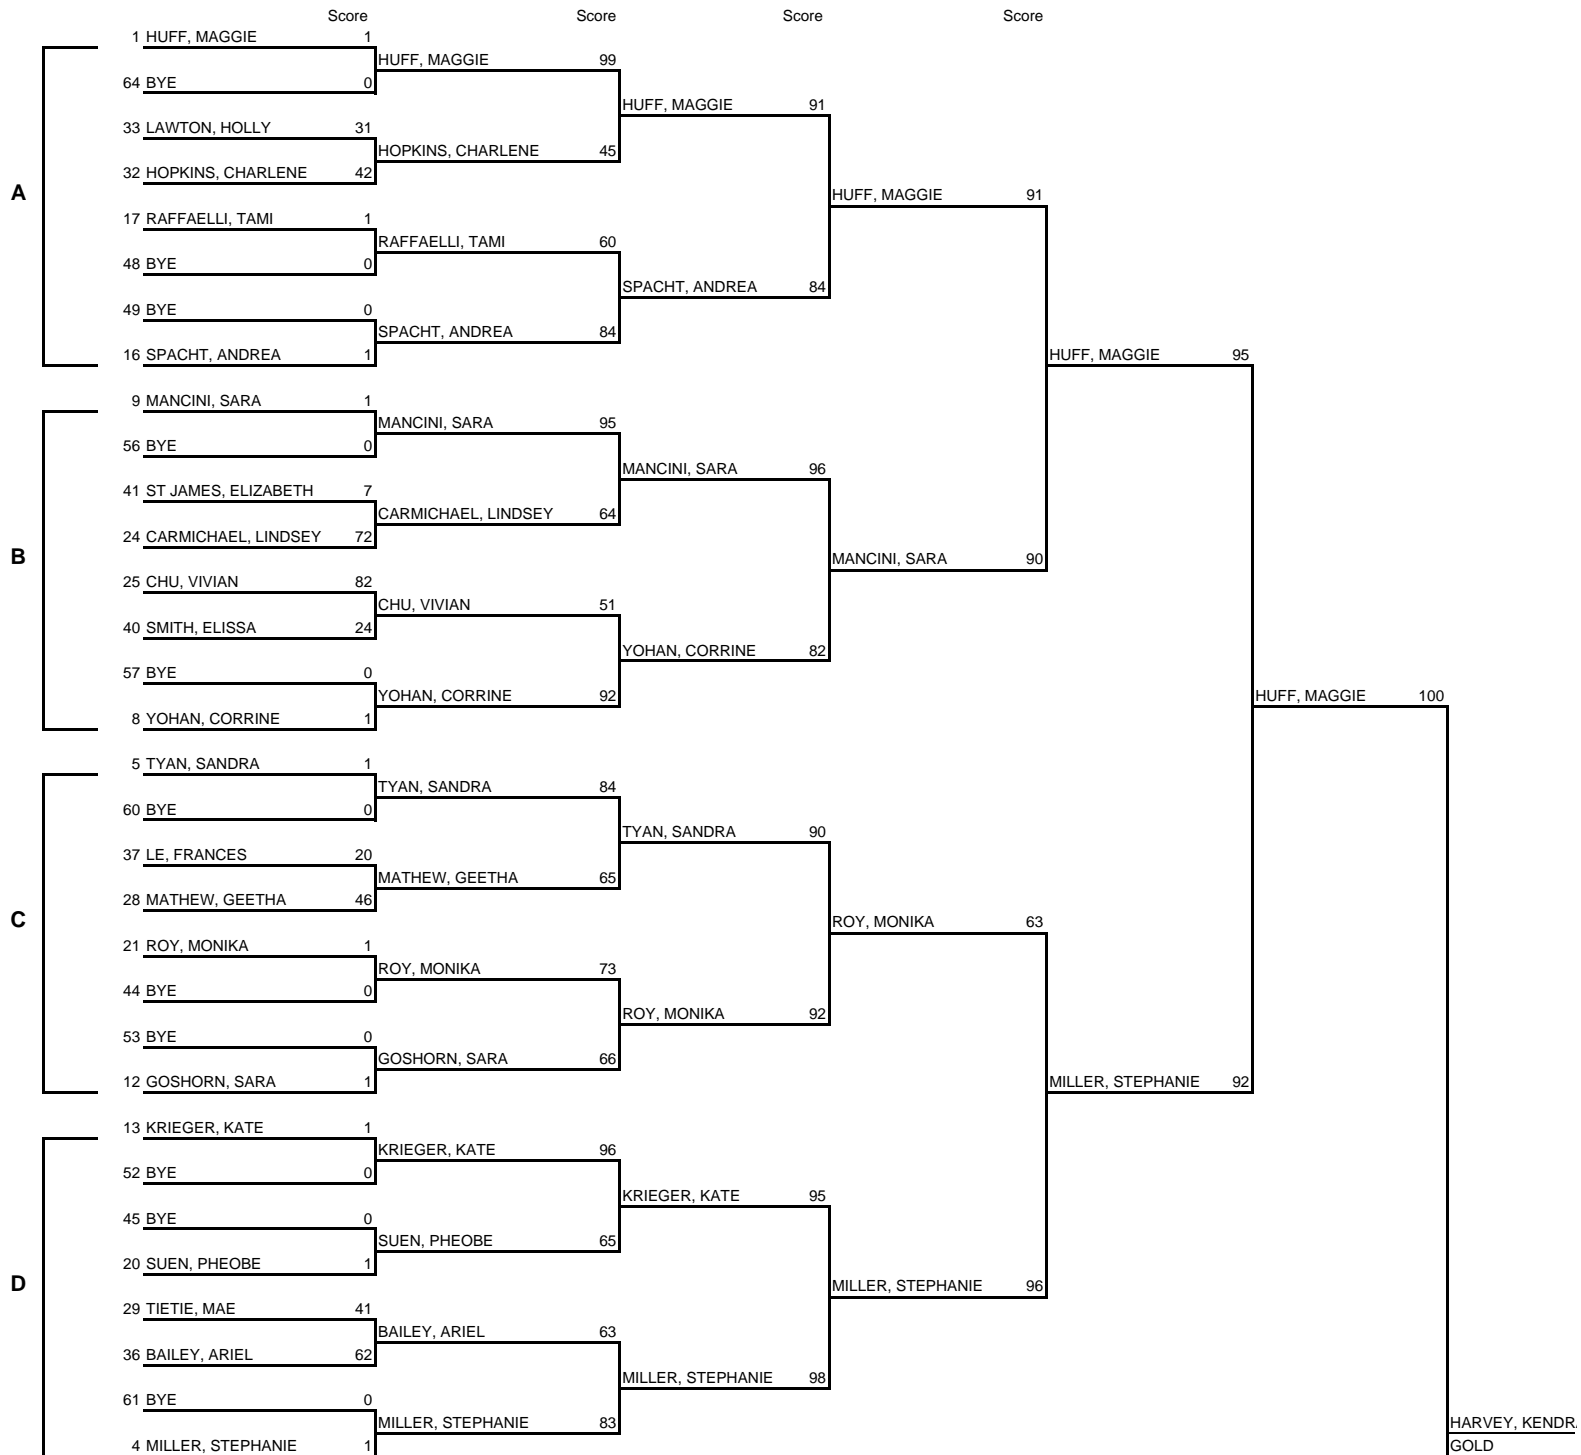

Women Recurve

Women Recurve